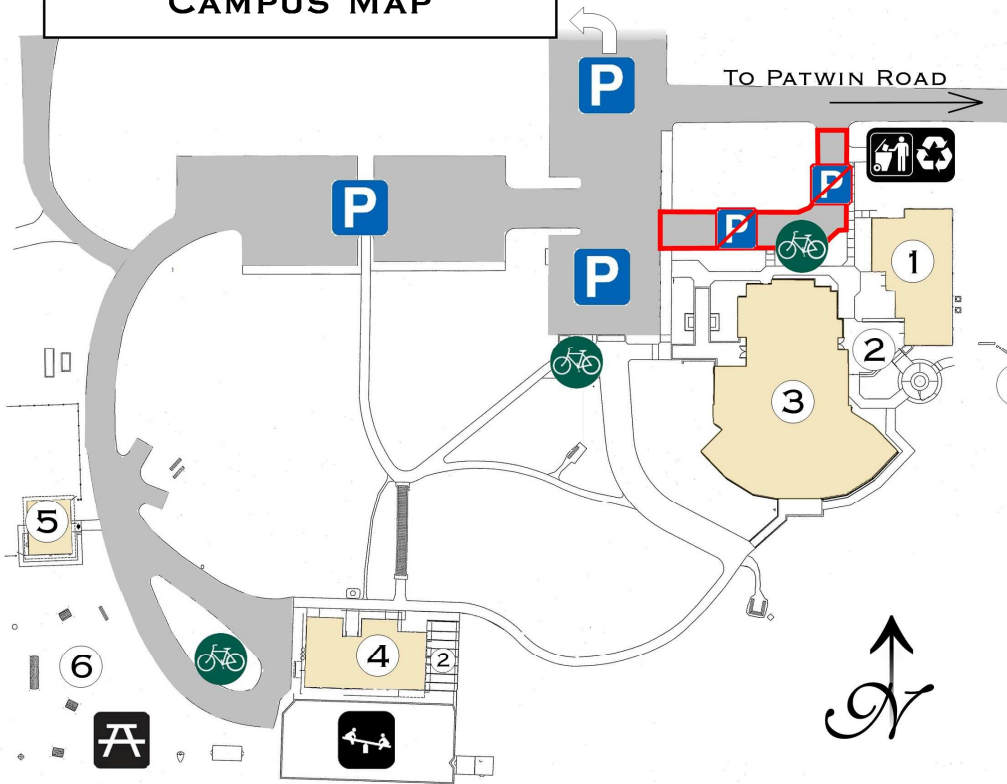

U.U. CHURCH OF DAVIS CAMPUS MAP

LEGEND

1. LIBRARY/OFFICE BUILDING
2. PATIO
3. MAIN BUILDING
4. BRIDGEHOUSE
5. COTTAGE
6. HEDGES GROVE
7. MEMORIAL WALL

CAR PARKING

PICNIC TABLES

PLAYGROUND

BIKE PARKING

CORRAL (GARBAGE AND RECYCLING BINS)

RESTROOMS

FIRE LANE - NO PARKING

BUILDING DETAIL

4. BRIDGEHOUSE

PLAYGROUND

5. COTTAGE

3. MAIN BUILDING

1. LIBRARY/OFFICE BUILDING