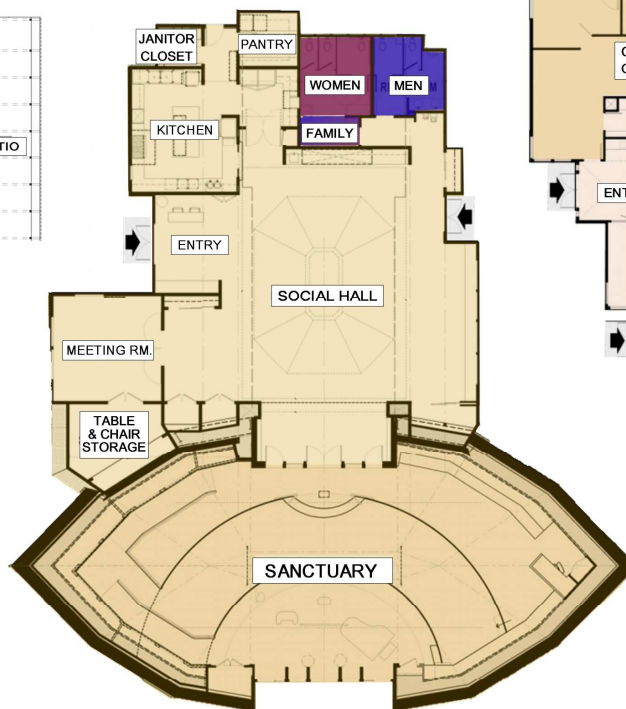

5. COTTAGE

3. MAIN BUILDING