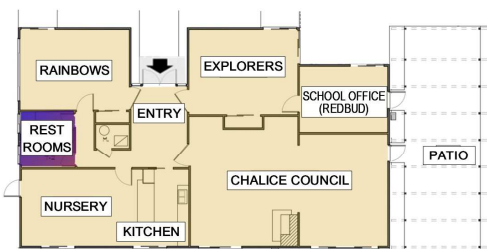

BUILDING DETAIL

4. BRIDGEHOUSE